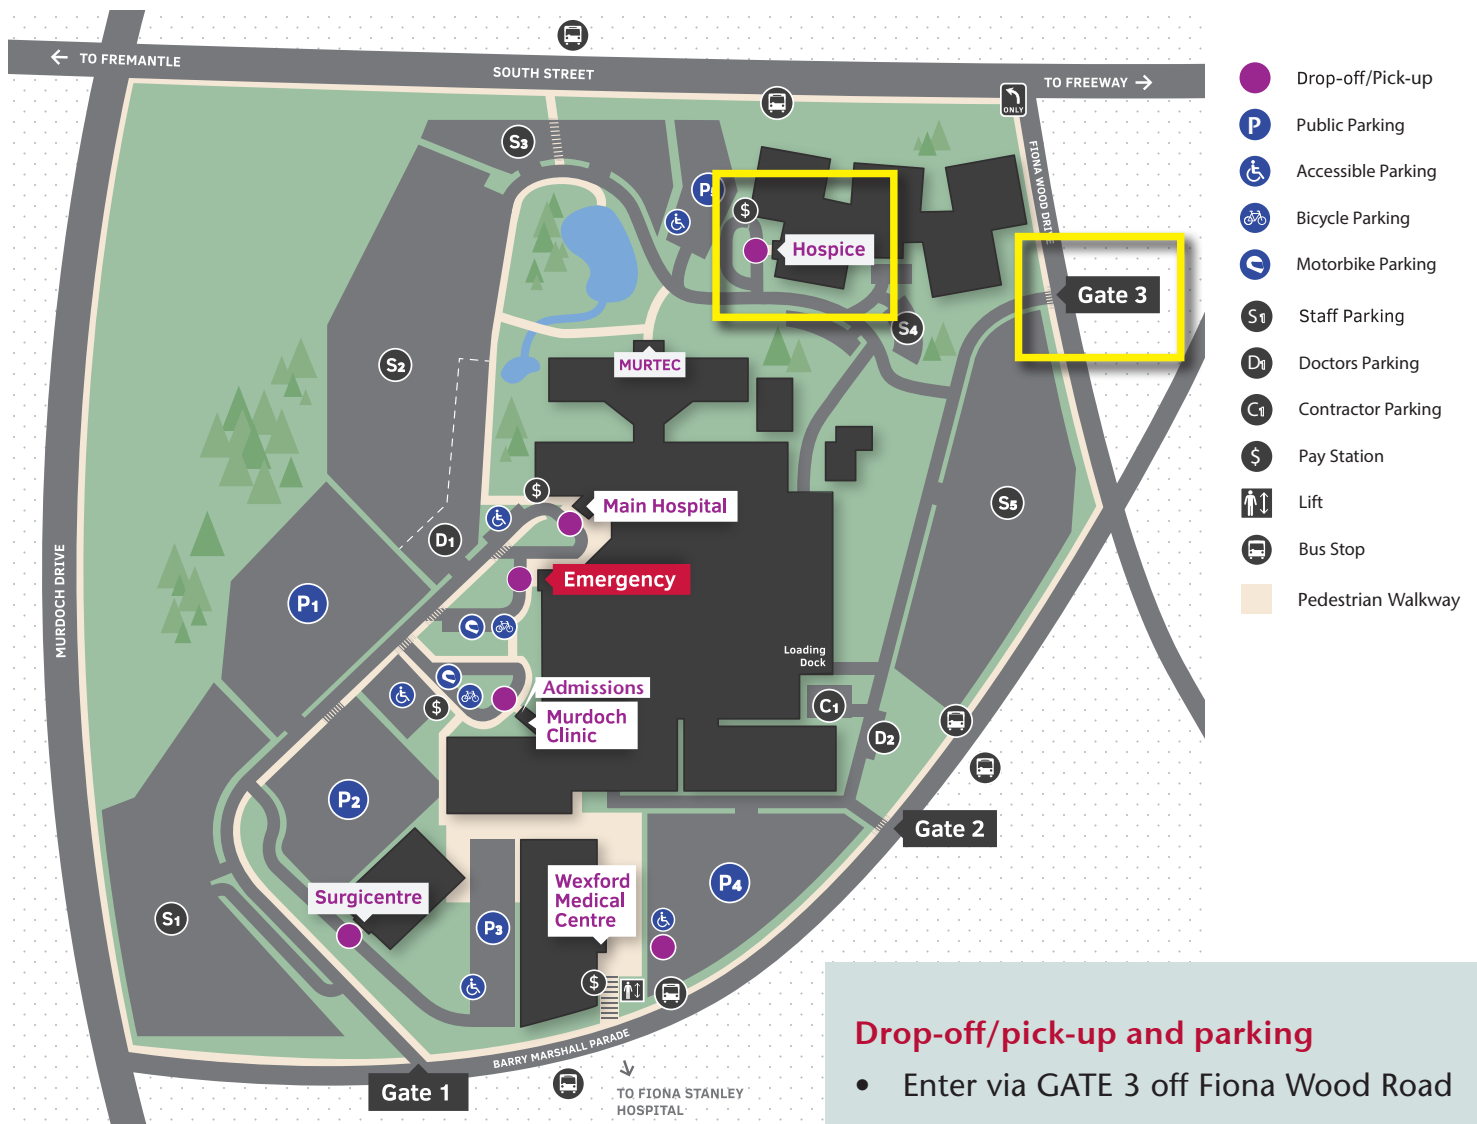

How to get here

You are visiting HOSPICE

How to find Hospice Reception

The Hospice Reception just inside the Hospice Entrance.
From the car parks, look for the HOSPICE Sign.

Hospice

Drop-off/pick-up and parking

- Enter via GATE 3 off Fiona Wood Road
- The Drop-off location is HOSPICE
- Paid parking is available in car parks P5
- ACROD Parking is available - fees apply
- Take your parking ticket with you and pay at the machines when you leave the hospital

consumer
reviewed 
sjog.org.au/murdoch/mccc

More information about parking
is available at sjog.org.au/murdoch/parking